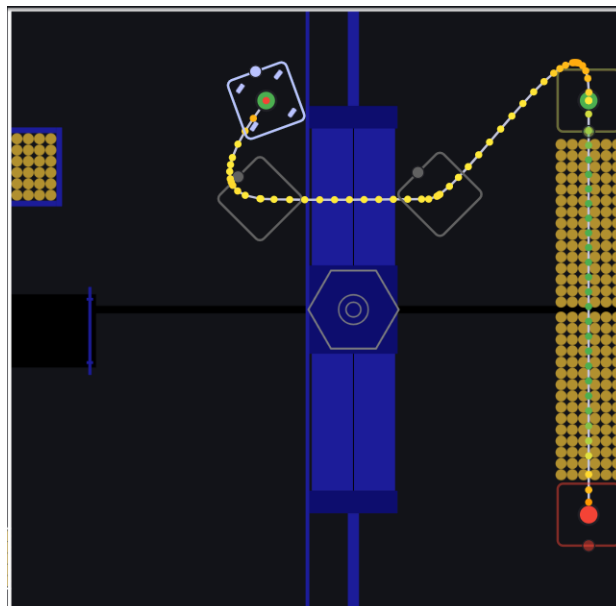

7677 Auto Manual For the 2026 season

“Hub center to tower to shoot to hub center”

“line right aiming at hub to outpost to far side right shooter”

“Aim at hub and shoot without driving”

*Can start from anywhere along the line far away from the hub as the robot does not move

“line left aiming at hub to intake at neutral zone”

Version 26.3.14.1

“line right aiming at hub to intake at neutral zone”