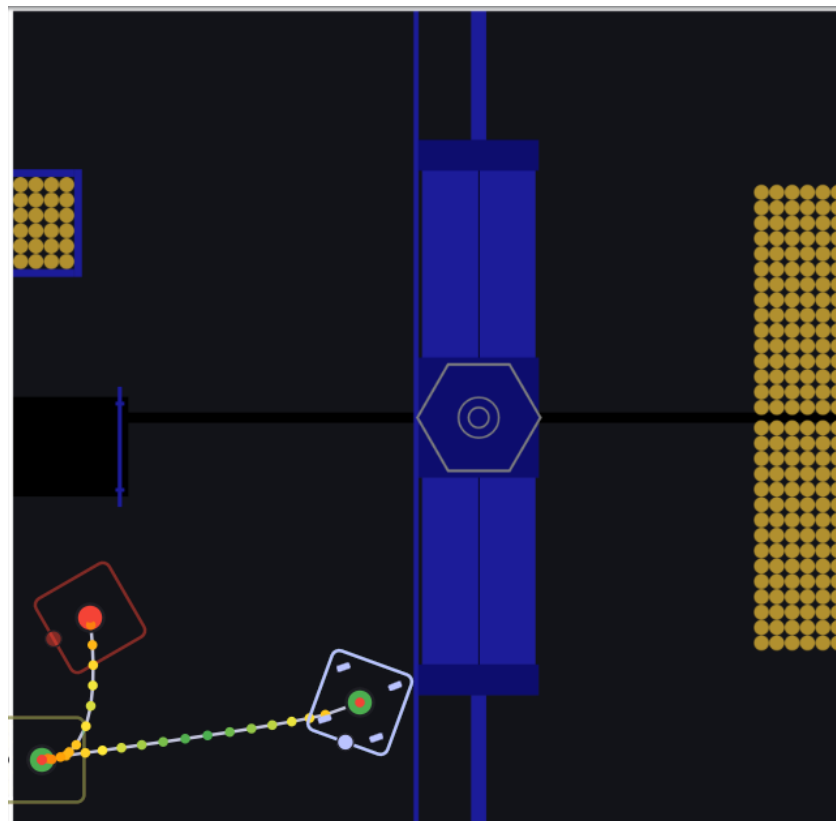

7677 Auto Manual For the 2026 season

“Hub center to tower to shoot to hub center”

“line right aiming at hub to outpost to far side right shooter”

“Aim at hub and shoot without driving”

*Can start from anywhere along the line far away from the hub as the robot does not move

“line left aiming at hub to intake at neutral zone”

Version 26.3.14.1

“line right aiming at hub to intake at neutral zone”