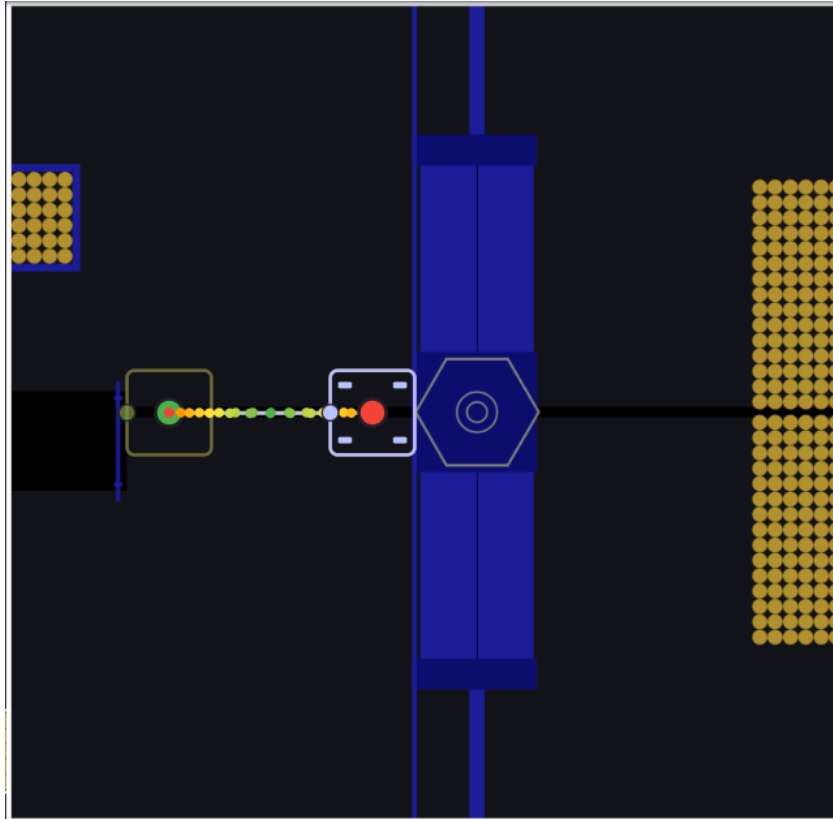

7677 Auto Manual For the 2026 season

“Hub center to tower to shoot to hub center”

“line right aiming at hub to outpost to far side right shooter”

“Aim at hub and shoot without driving”

*Can start from anywhere along the line far away from the hub as the robot does not move

“line left aiming at hub to intake at neutral zone”

Version 26.3.14.1

“line right aiming at hub to intake at neutral zone”